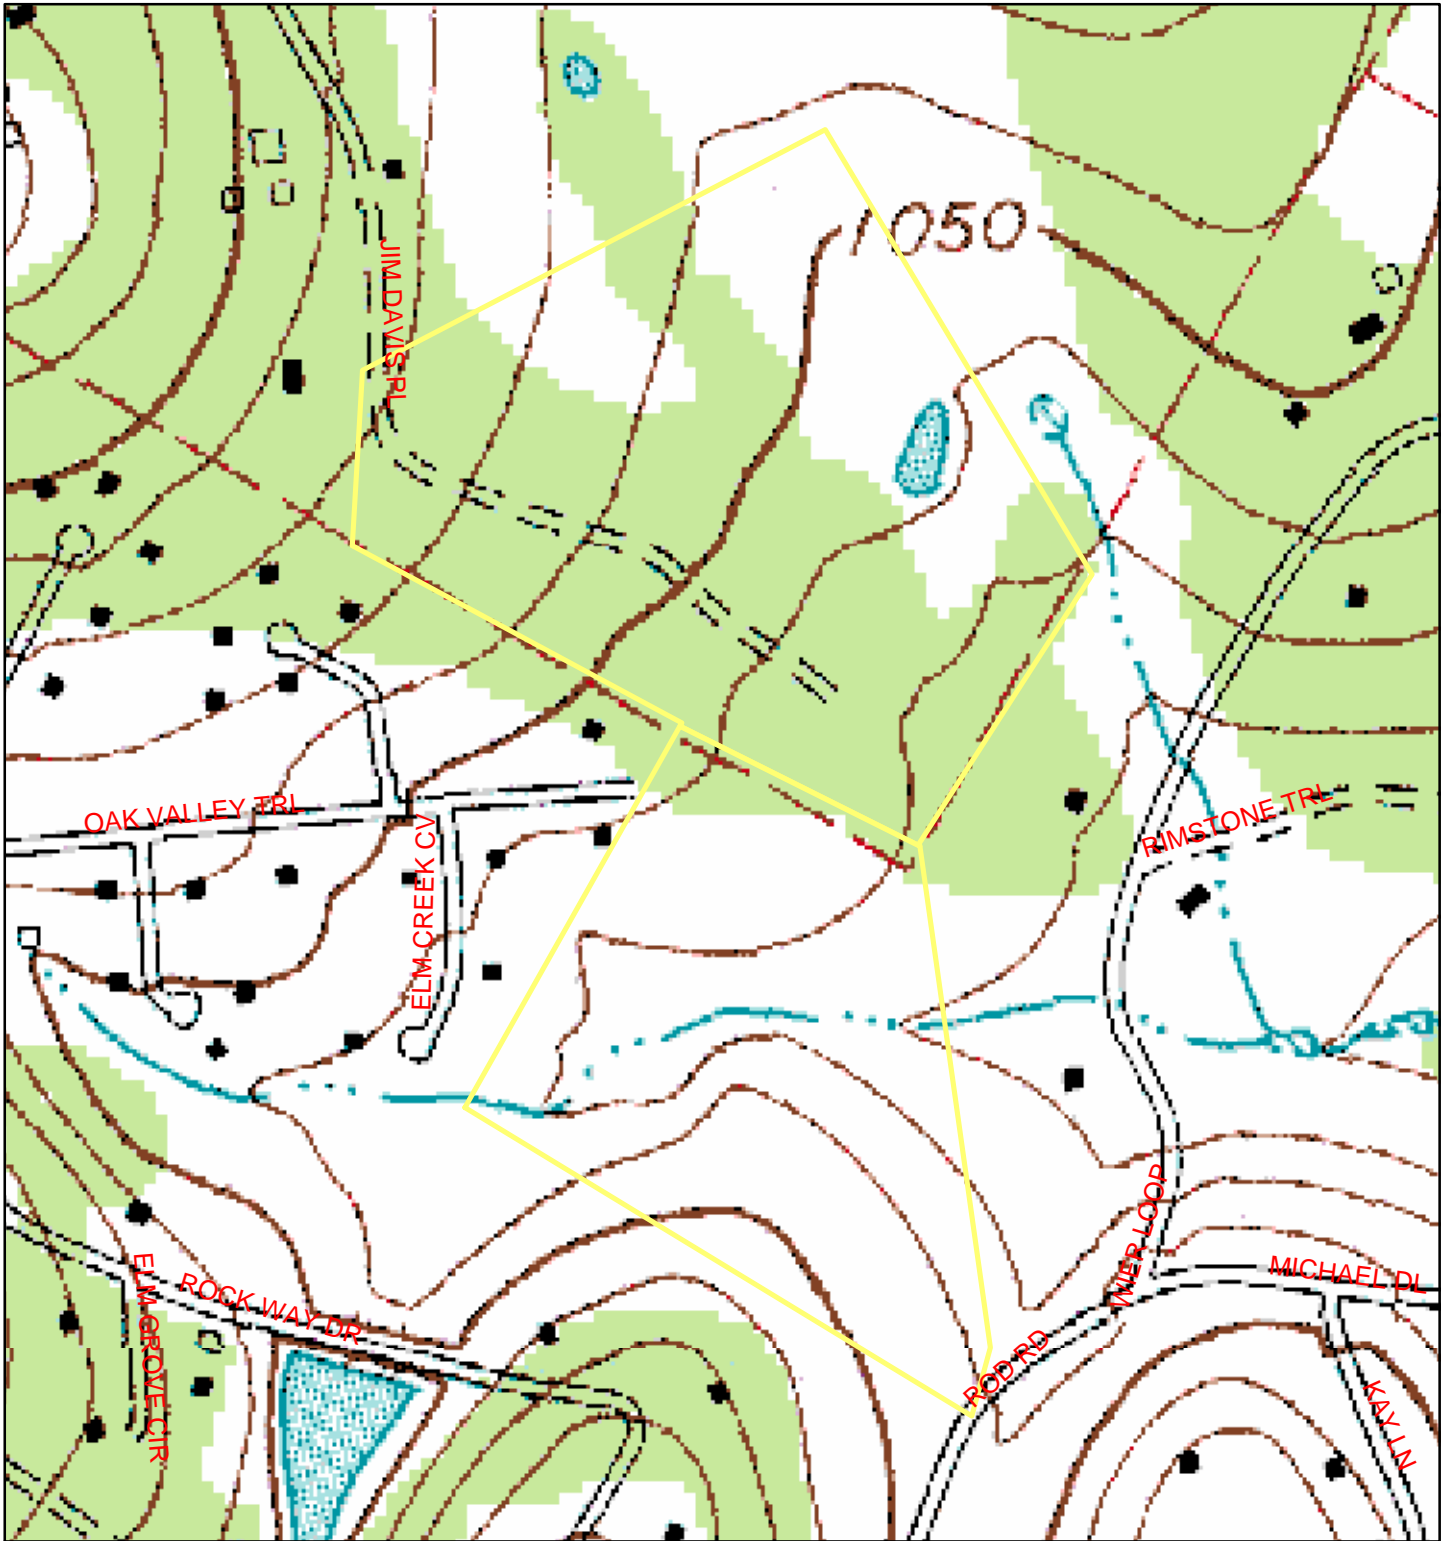

Topography Map

Fowler Ranch

Field Office: AUSTIN SERVICE CENTER
Agency: USDA-NRCS
Assisted By: Jason C Morris

Legend

-  Boundaries
-  Roads